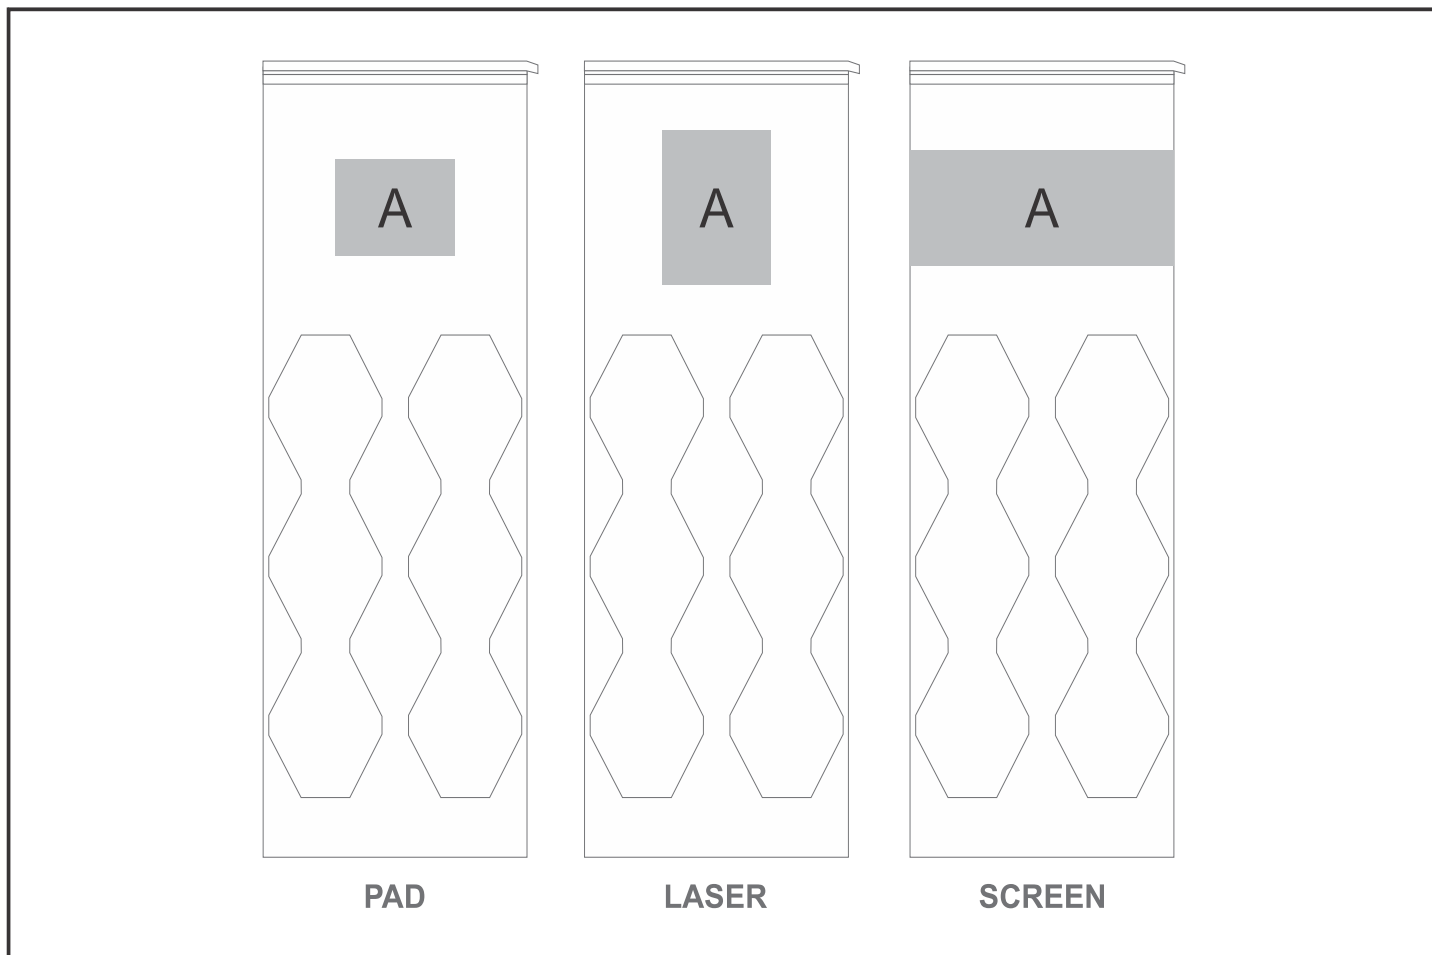

DW-7000

Serendipio Meteor Double-Wall Tumbler

Need to know:

- Includes 1-Position Laser Engraving OR 1-Colour, 1-Position Screen Wrap (setup fee applies)

- **Laser Colour:** Black DW - Silver, Gold DW - Brown, Silver DW - Brown.

Branding Options:

Position	Branding Method (Branding Code)	No. of Colours	Dimension
A	Laser Engraving (LB)	N/A	30mm wide x 40mm high
A	Pad Printing (PB)	4 Colours	33mm wide x 25mm high
A	Screen Wrap (SW)	1 Colour	200mm wide x 40mm high